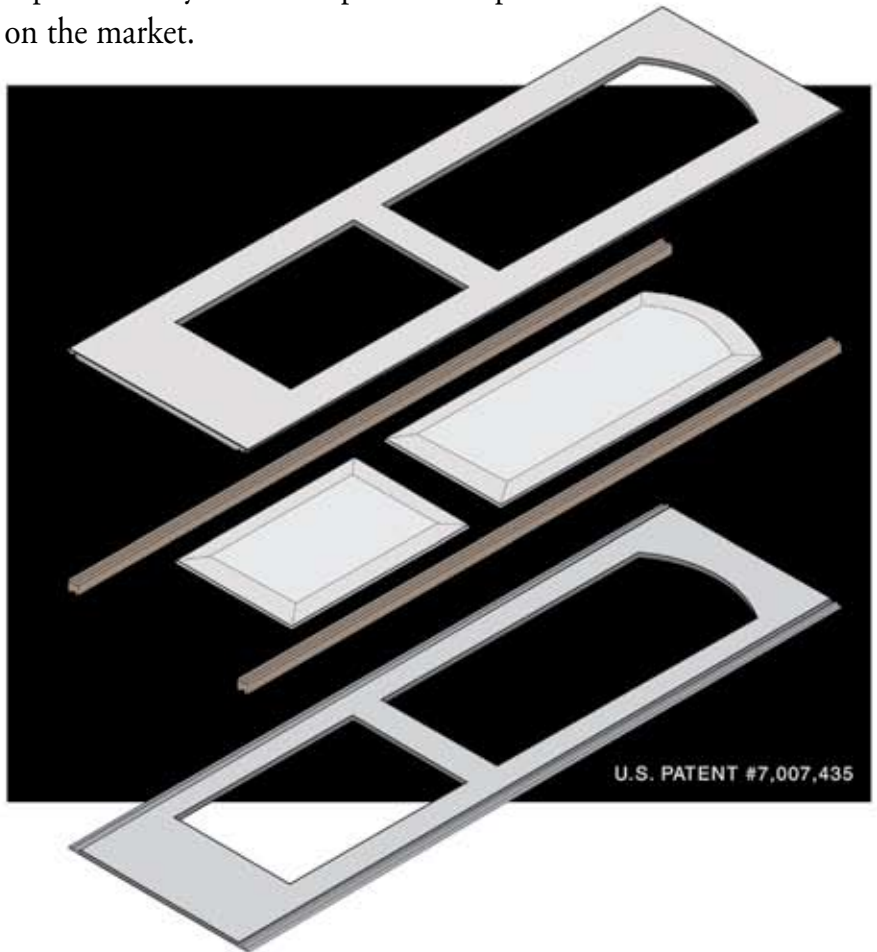

Simpson®

Ovation®

LAYERED PANEL DOORS

- ▶ Unique layered construction
- ▶ 132 standard designs, plus unlimited design flexibility
- ▶ Integra-Lok™ wood edge for screw holding power
- ▶ 1 year warranty
- ▶ Environmentally friendly
- ▶ Made in the USA

Ovation LAYERED PANEL DOORS

The *Fiberfuse*™ process bonds the pre-machined sheets into a layered composite under extreme pressure. Exterior grade type one glue is utilized for strength and durability. Technology, engineering and craftsmanship come together to make the Ovation Door superior to any other composite door product on the market.

The revolutionary Ovation Door is precision crafted from components made of medium density fiberboard. This stable material is an environmentally friendly substrate that will not split or warp and provides a smooth paintable surface.

Our patent pending *Integra-Lok*™ wood edge is keyed and bonded into the edge of every Ovation Door utilizing our *Fiberfuse*™ process. This unique design feature will not allow the wood edge to pull out and ensures screw holding power. The *Integra-Lok*™ is a unique design element that keeps the Ovation Door rigid and straight. It won't twist and bend like other composite door products. The Ovation Door with its *Integra-Lok*™ wood edge requires no special door hardware or fasteners to install.